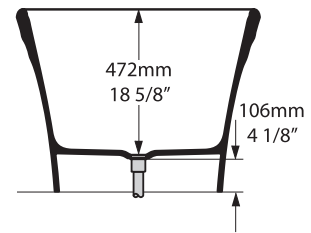

K12

Related collections

Tombolo 10

Warndon

WAR-N-xx-NO

Top view

Front view

Side view

Section BB

Shown with K12 waste kit

Section AA

Rim detail

*All measurements subject to +/-5% tolerance
*Overflow hole not drilled