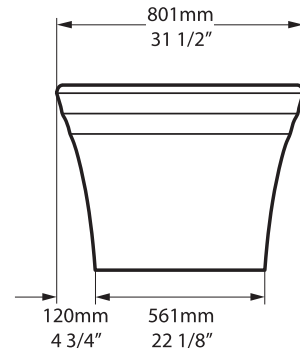

K12

Related collections

Tombolo 10

Warndon

WAR-N-xx-NO

Top view

Front view

Side view

Section BB

Shown with K12 waste kit

Section AA

Rim detail

*All measurements subject to +/-5% tolerance
*Overflow hole not drilled