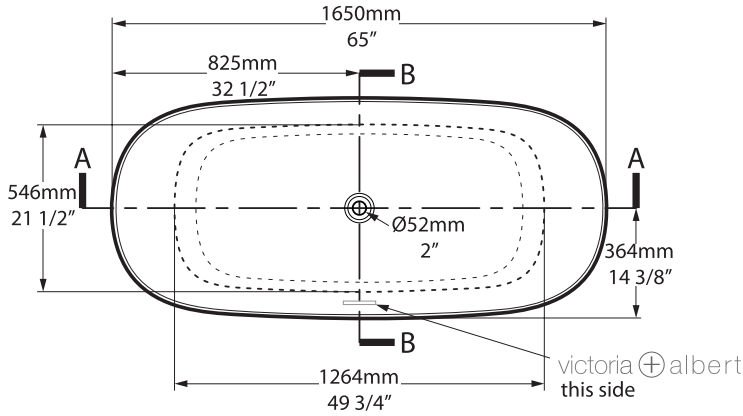

K12

Related collections

ios 54

Vetralla 2

VE2-N-SW-NO

Top view

Front view

Side view

Section BB

Shown with K12 Waste Kit

Section AA

*All measurements subject to +/-5% tolerance
*Overflow hole not drilled

l = 1650mm / 65"
w = 727mm / 28⁵/₈"
h = 550mm / 21⁵/₈"

369 KG	300 ltr
231 KG	162 ltr
69 KG	0 ltr