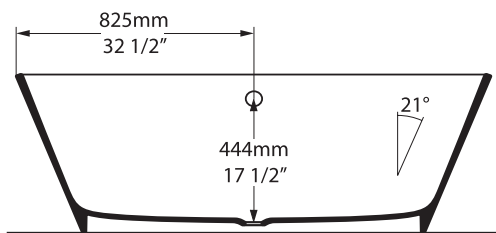

K12

Related collections

ios 54

Vetralla 2

VE2-N-SW-NO

Top view

Front view

Side view

Section BB

Shown with K12 Waste Kit

Section AA

*All measurements subject to +/-5% tolerance
*Overflow hole not drilled

l = 1650mm / 65"
w = 727mm / 28⁵/₈"
h = 550mm / 21⁵/₈"

369 KG	300 ltr
231 KG	162 ltr
69 KG	0 ltr