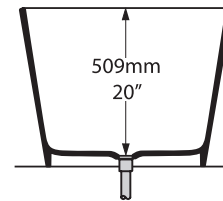

K12

Related collections

ios 54

Vetralla 2

VE2-N-SW-NO

Top view

Front view

Side view

Section BB

Shown with K12 Waste Kit

Section AA

*All measurements subject to +/-5% tolerance
*Overflow hole not drilled

l = 1650mm / 65"
w = 727mm / 28⁵/₈"
h = 550mm / 21⁵/₈"

369 KG	300 ltr
231 KG	162 ltr
69 KG	0 ltr