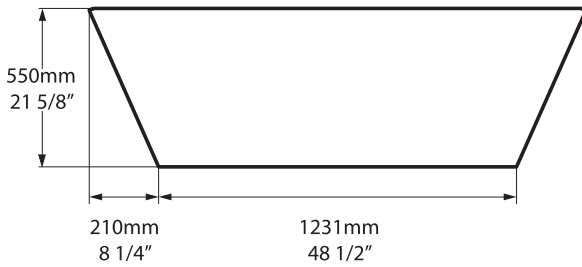

K12

Related collections

ios 54

Vetralla 2

VE2-N-SW-NO

Top view

Front view

Side view

Section BB

Shown with K12 Waste Kit

Section AA

*All measurements subject to +/-5% tolerance
*Overflow hole not drilled

l = 1650mm / 65"
w = 727mm / 28⁵/₈"
h = 550mm / 21⁵/₈"

369 KG	300 ltr
231 KG	162 ltr
69 KG	0 ltr