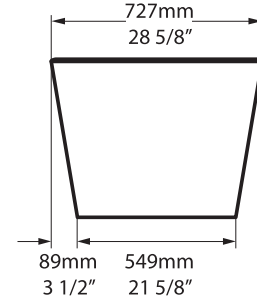

K12

Related collections

ios 54

Vetralla 2

VE2-N-SW-NO

Top view

Front view

Side view

Section BB

Shown with K12 Waste Kit

Section AA

*All measurements subject to +/-5% tolerance
*Overflow hole not drilled

l = 1650mm / 65"
w = 727mm / 28⁵/₈"
h = 550mm / 21⁵/₈"

369 KG	300 ltr
231 KG	162 ltr
69 KG	0 ltr