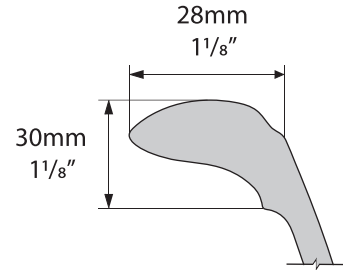

Radford

Radford 51

VB-RAD-51-NO / VB-RAD51-xx-NO

Top view

Rim detail

Front view

Side view

Section AA

*All measurements subject to +/-5% tolerance

l = 510mm / 20 1/8"
w = 395mm / 15 1/2"
h = 115mm / 4 1/2"