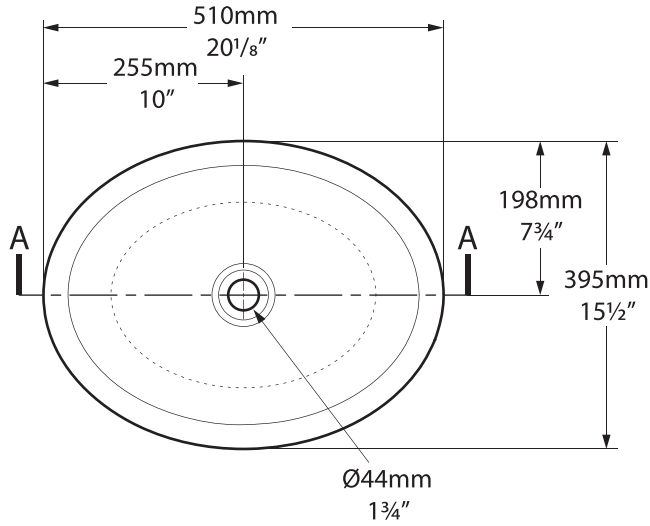

Radford

Radford 51

VB-RAD-51-NO / VB-RAD51-xx-NO

Top view

Rim detail

Front view

Side view

Section AA

*All measurements subject to +/-5% tolerance

l = 510mm / 20 1/8"
w = 395mm / 15 1/2"
h = 115mm / 4 1/2"