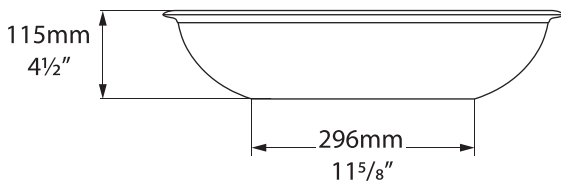

Radford

Radford 51

VB-RAD-51-NO / VB-RAD51-xx-NO

Top view

Rim detail

Front view

Side view

Section AA

*All measurements subject to +/-5% tolerance

l = 510mm / 20 1/8"
w = 395mm / 15 1/2"
h = 115mm / 4 1/2"