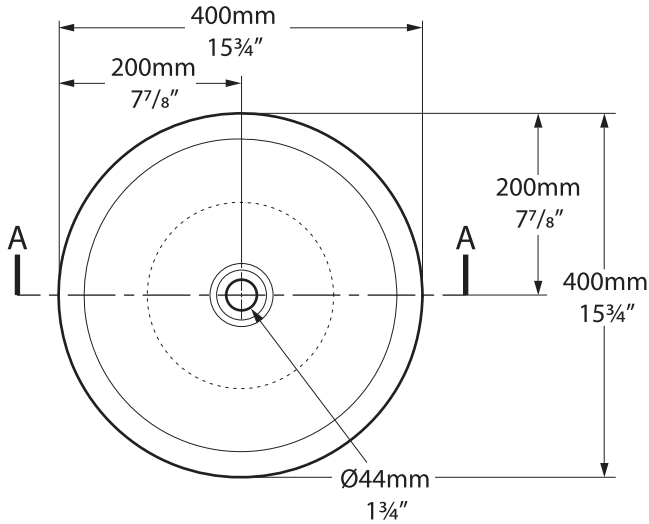

Drayton

Drayton 40

VB-DRA-40-NO / VB-DRA40-xx-NO

Top view

Rim detail

Front view

Side view

Section AA

*All measurements subject to +/-5% tolerance

l = 400mm / 15 3/4"
w = 400mm / 15 3/4"
h = 123mm / 47/8"