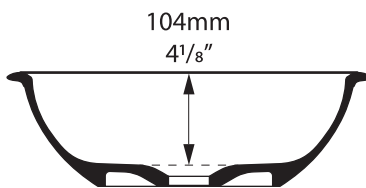

Drayton

Drayton 40

VB-DRA-40-NO / VB-DRA40-xx-NO

Top view

Rim detail

Front view

Side view

Section AA

*All measurements subject to +/-5% tolerance

l = 400mm / 15 3/4"
w = 400mm / 15 3/4"
h = 123mm / 47/8"