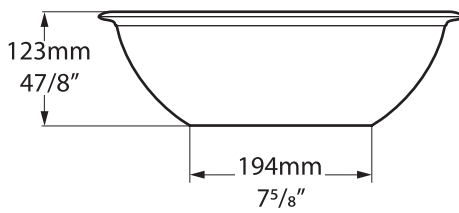

Drayton

Drayton 40

VB-DRA-40-NO / VB-DRA40-xx-NO

Top view

Rim detail

Front view

Side view

Section AA

*All measurements subject to +/-5% tolerance

l = 400mm / 15 3/4"
w = 400mm / 15 3/4"
h = 123mm / 47/8"