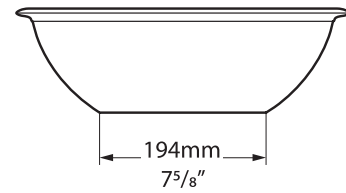

Drayton

Drayton 40

VB-DRA-40-NO / VB-DRA40-xx-NO

Top view

Rim detail

Front view

Side view

Section AA

*All measurements subject to +/-5% tolerance

l = 400mm / 15 3/4"
w = 400mm / 15 3/4"
h = 123mm / 47/8"