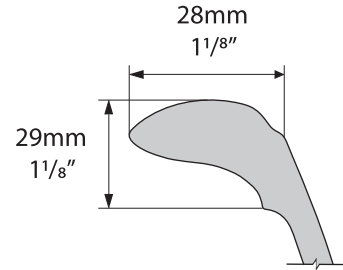

Drayton

Drayton 40

VB-DRA-40-NO / VB-DRA40-xx-NO

Top view

Rim detail

Front view

Side view

Section AA

*All measurements subject to +/-5% tolerance

l = 400mm / 15 3/4"
w = 400mm / 15 3/4"
h = 123mm / 47/8"