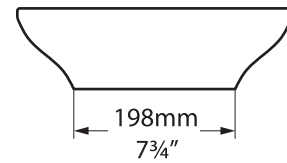

Cabrits

Cabrits 55

VB-CAB-55-NO / VB-CAB55-xx-NO

Top view

Front view

Side view

Section AA

*All measurements subject to +/-5% tolerance

l = 550mm / 21⁵/₈"
 w = 340mm / 13³/₈"
 h = 100mm / 3⁷/₈"