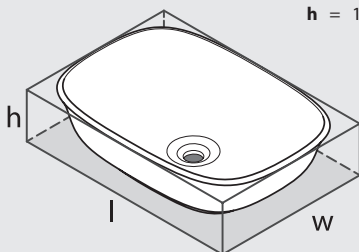

# Amiata 60

VB-AMT-60-NO / VB-AMT60-xx-NO

**Top view**

**Front view**

**Side view**

**Section AA**

\*All measurements subject to +/-5% tolerance

l = 600mm / 23<sup>5</sup>/<sub>8</sub>"  
w = 413mm / 16<sup>1</sup>/<sub>4</sub>"  
h = 157mm / 6<sup>1</sup>/<sub>8</sub>"