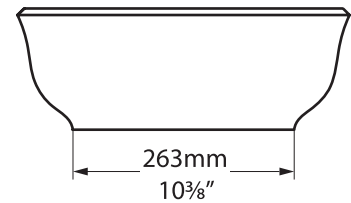

# Amiata 60

VB-AMT-60-NO / VB-AMT60-xx-NO

**Top view**

**Front view**

**Side view**

**Section AA**

\*All measurements subject to +/-5% tolerance

l = 600mm / 23<sup>5</sup>/<sub>8</sub>"  
w = 413mm / 16<sup>1</sup>/<sub>4</sub>"  
h = 157mm / 6<sup>1</sup>/<sub>8</sub>"