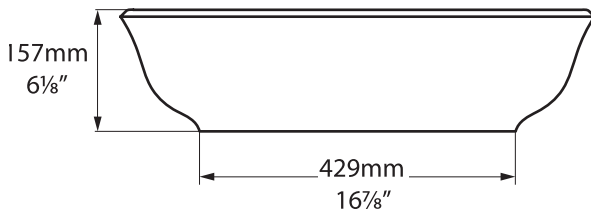

# Amiata 60

VB-AMT-60-NO / VB-AMT60-xx-NO

**Top view**

**Front view**

**Side view**

**Section AA**

\*All measurements subject to +/-5% tolerance

l = 600mm / 23<sup>5</sup>/<sub>8</sub>"  
w = 413mm / 16<sup>1</sup>/<sub>4</sub>"  
h = 157mm / 6<sup>1</sup>/<sub>8</sub>"