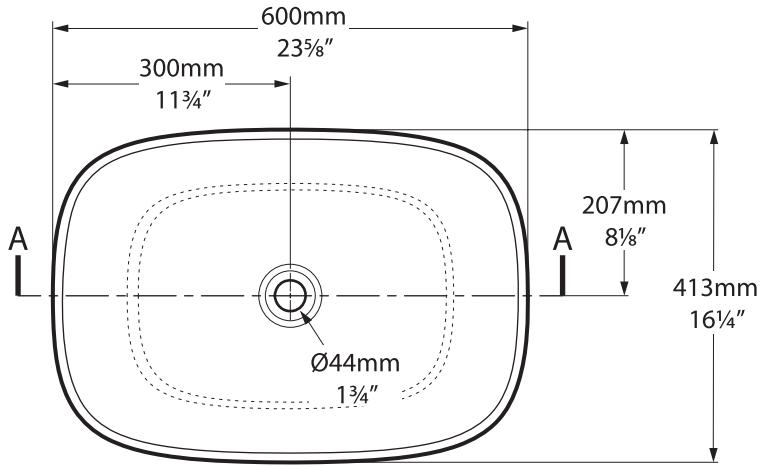

# Amiata 60

VB-AMT-60-NO / VB-AMT60-xx-NO

**Top view**

**Front view**

**Side view**

**Section AA**

\*All measurements subject to +/-5% tolerance

l = 600mm / 23<sup>5</sup>/<sub>8</sub>"  
w = 413mm / 16<sup>1</sup>/<sub>4</sub>"  
h = 157mm / 6<sup>1</sup>/<sub>8</sub>"