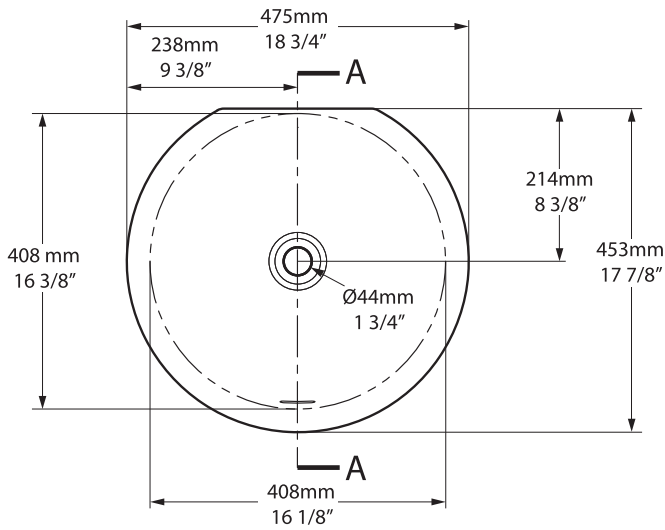

Kaali 48

UB-KAA-48-IO

Top view

Side view

Front view

Section AA

*All measurements subject to +/-5% tolerance