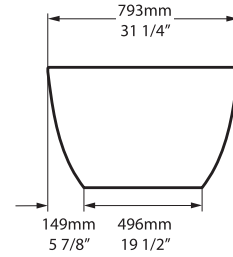

Front view

Side view

Section BB

Shown with K12 waste kit

Section AA

*All measurements subject to +/-5% tolerance
*Overflow hole not drilled