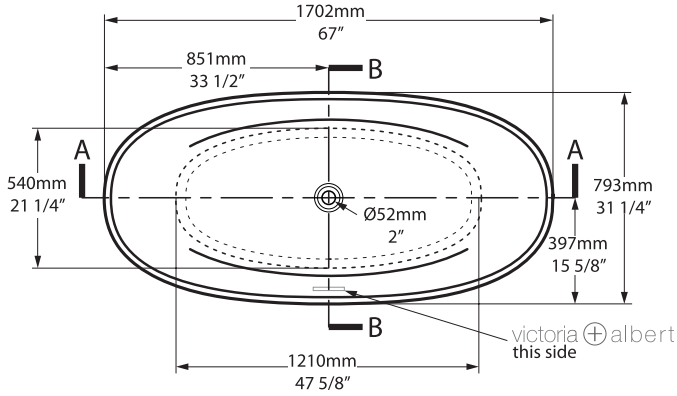

Front view

Side view

Section BB

Shown with K12 waste kit

Section AA

*All measurements subject to +/-5% tolerance
*Overflow hole not drilled