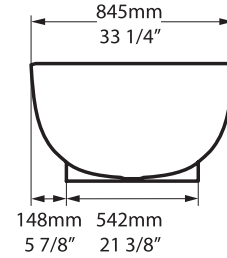

K12

Related collections

Napoli 57

Napoli Headrest

Napoli

NAP-N-xx-NO

Top view

Front view

Side view

Section BB

Shown with K12 waste kit

Section AA

*All measurements subject to +/-5% tolerance
*Overflow hole not drilled