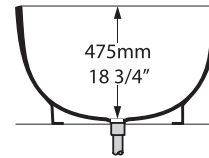

K12

Related collections

Napoli 57

Napoli Headrest

Napoli

NAP-N-xx-NO

Top view

Front view

Side view

Section BB

Shown with K12 waste kit

Section AA

*All measurements subject to +/-5% tolerance
*Overflow hole not drilled