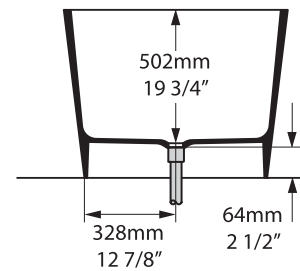

K12

Related collections

ios 54

ios 80

Luxury Backrest

Top view

Front view

Side view

Section BB
Shown with K12 waste kit

Section AA

*All measurements subject to +/-5% tolerance
*Overflow hole not drilled

404 KG	318 ltr
276 KG	190 ltr
86 KG	0 ltr