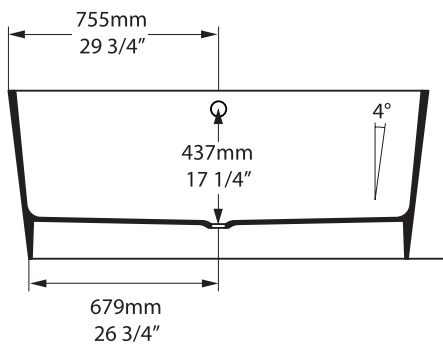

K12

Related collections

ios 54

ios 80

Luxury Backrest

Top view

Front view

Side view

Section BB
Shown with K12 waste kit

Section AA

*All measurements subject to +/-5% tolerance
*Overflow hole not drilled

404 KG	318 ltr
276 KG	190 ltr
86 KG	0 ltr