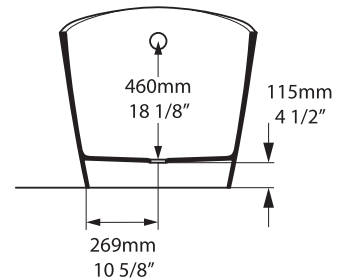

K12

Related collections

Amalfi 55

Amalfi Headrest

Amalfi

AML-N-xx-NO

Top view

Front view

Side view

Section BB

Section AA

Shown with K12 waste kit

*All measurements subject to +/-5% tolerance
*Overflow hole not drilled

l = 1632mm / 64 1/4"
w = 794mm / 31 1/4"
h = 859mm / 33 7/8"

.dwg | .dxf | .skp www.vandabaths.com