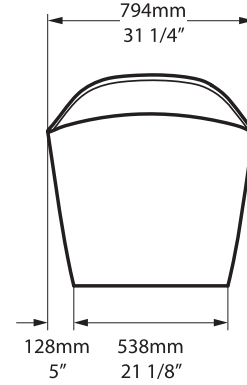

K12

Related collections

Amalfi 55

Amalfi Headrest

Amalfi

AML-N-xx-NO

Top view

Front view

Side view

Section BB

Section AA

Shown with K12 waste kit

*All measurements subject to +/-5% tolerance
*Overflow hole not drilled

l = 1632mm / 64 1/4"
w = 794mm / 31 1/4"
h = 859mm / 33 7/8"

.dwg | .dxf | .skp www.vandabaths.com