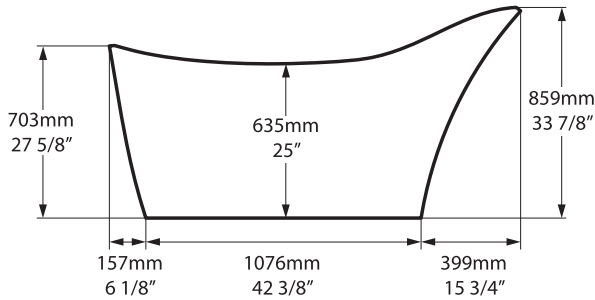

K12

Related collections

Amalfi 55

Amalfi Headrest

Amalfi

AML-N-xx-NO

Top view

Front view

Side view

Section BB

Section AA

Shown with K12 waste kit

*All measurements subject to +/-5% tolerance
*Overflow hole not drilled

l = 1632mm / 64 1/4"
w = 794mm / 31 1/4"
h = 859mm / 33 7/8"

.dwg | .dxf | .skp www.vandabaths.com