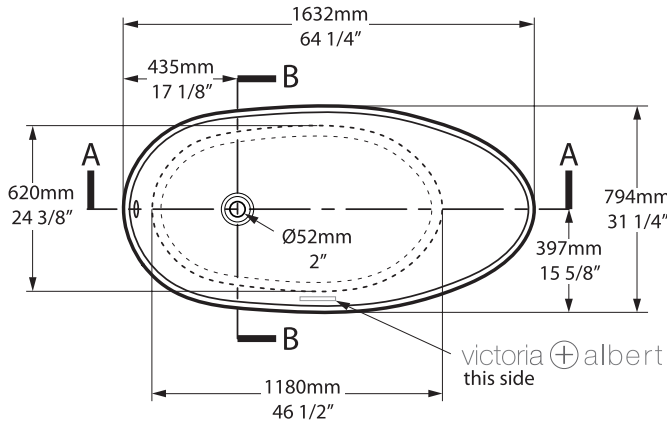

K12

Related collections

Amalfi 55

Amalfi Headrest

Amalfi

AML-N-xx-NO

Top view

Front view

Side view

Section BB

Section AA

Shown with K12 waste kit

*All measurements subject to +/-5% tolerance
*Overflow hole not drilled

l = 1632mm / 64 1/4"
w = 794mm / 31 1/4"
h = 859mm / 33 7/8"

.dwg | .dxf | .skp www.vandabaths.com