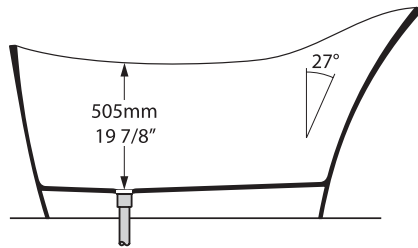

Side view

Section BB

Section AA

Shown with K12 waste kit

*All measurements subject to +/-5% tolerance
*Overflow hole not drilled

l = 1632mm / 64 1/4"
w = 794mm / 31 1/4"
h = 859mm / 33 7/8"

.dwg | .dxf | .skp www.vandabaths.com