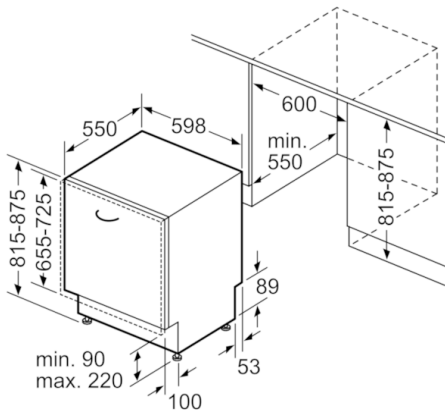

##### Dimensions

- 815-875 mm x 598 mm x 550 mm

**Serie | 4 Dishwashers****SMV46GX01A****Stainless steel finish****Fully-integrated 60 cm Dishwasher**

measurements in mm

measurements in mm