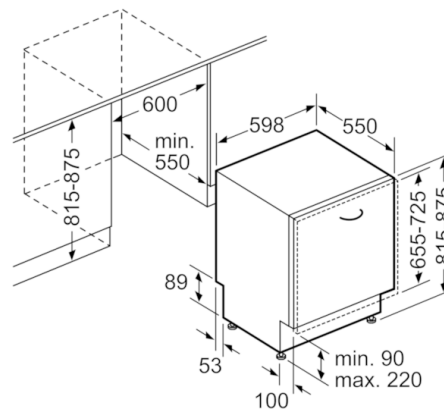

##### Dimensions

- 815-875 mm x 598 mm x 550 mm

**Serie | 4 Dishwashers****SMV46GX01A****Stainless steel finish****Fully-integrated 60 cm Dishwasher**

measurements in mm

measurements in mm