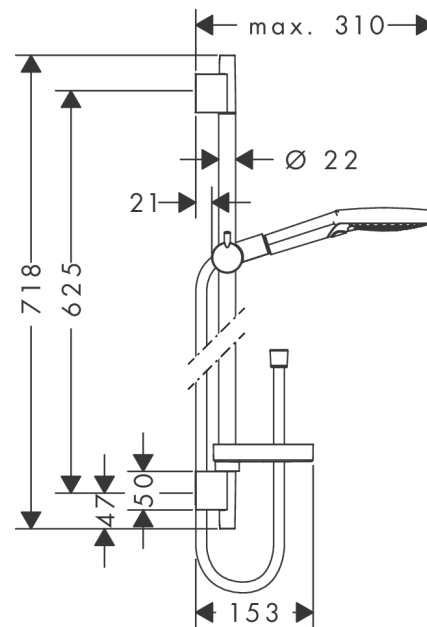

**Raindance Select S**  
**Shower set 120 3jet PowderRain with shower bar 65 cm**  
 Surfaces: **Chrome** Article Number: **27654007**

### Description

**product features**

- consists of: hand shower, shower bar, shower hose, slider, soap dish
- shower head size: 125 mm
- spray type: PowderRain, Rain, Whirl (massage spray)
- convenient diversion via Select button
- 90° position adjustable slider, pivots left and right, up and down
- maximum flow rate at 3 bar: 9 l/min
- 22 mm diameter wall bar
- wall supports of plastic
- wall mounting: screw fastening
- scope of supply: shower set, filter seal, mounting material, assembly instruction

### Technology

### Scale drawing

**Raindance Select S**  
**Shower set 120 3jet PowderRain with shower bar 65 cm**  
 Surfaces: **Chrome** Article Number: **27654007**

**Flowchart**

The consumption was measured in combination with the appropriate fittings (thermostat/mixer/in-wall valve) to reflect actual application in practice.