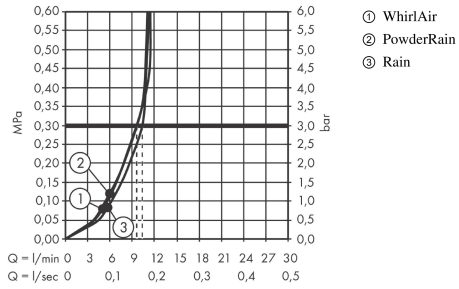

### Description

**product features**

- consists of: hand shower, shower bar, shower hose, slider, soap dish
- shower head size: 125 mm
- spray type: PowderRain, Rain, Whirl (massage spray)
- convenient diversion via Select button
- 90° position adjustable slider, pivots left and right, up and down
- maximum flow rate at 3 bar: 9 l/min
- 22 mm diameter wall bar
- wall supports of plastic
- wall mounting: screw fastening
- scope of supply: shower set, filter seal, mounting material, assembly instruction

### Product image

### Scale drawing

**Raindance Select S**  
**Shower set 120 3jet PowderRain with shower bar 65 cm**  
 Surfaces: **Chrome** Article Number: **27654007**

**Flowchart**

The consumption was measured in combination with the appropriate fittings (thermostat/mixer/in-wall valve) to reflect actual application in practice.