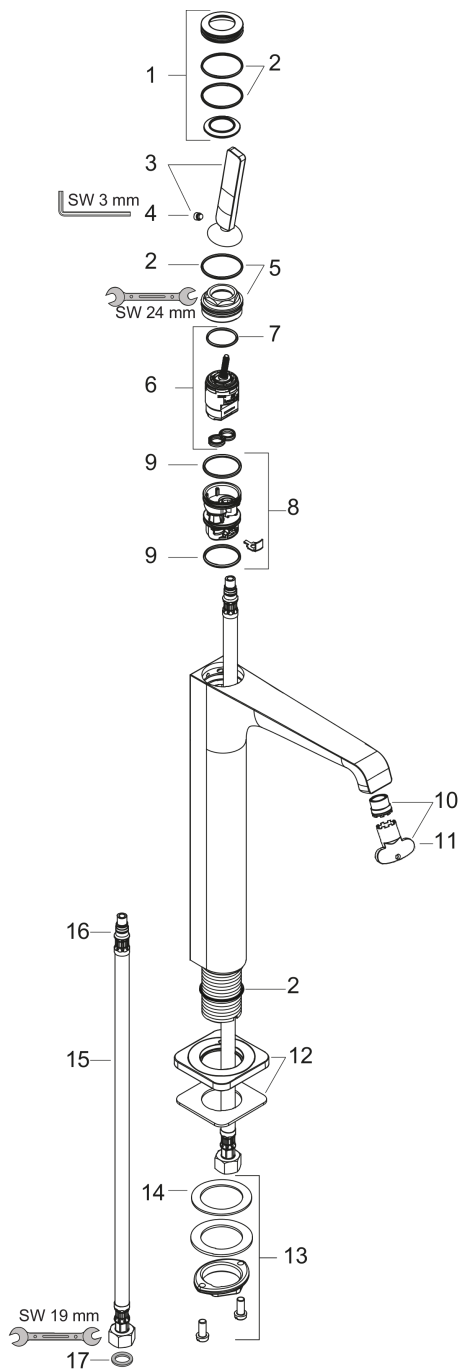

AXOR Citterio E
Single lever basin mixer 250 with pin handle for wash bowls with waste set
 Surfaces: **Chrome** Article Number: **36104000**

Description

product features

- consists of: single lever basin mixer, waste set
- ComfortZone 250
- projection 163 mm
- laminar spray
- flow rate at 3 bar: 5 l/min
- joystick ceramic cartridge
- suitable for continuous flow water heaters
- non-closing waste set
- connection type: G 3/8 connections
- connection dimension: DN15

Technology

Product image

Scale drawing

AXOR Citterio E
Single lever basin mixer 250 with pin handle for wash bowls with waste set
 Surfaces: **Chrome** Article Number: **36104000**

Flowchart

AXOR Citterio E
Single lever basin mixer 250 with pin handle for wash bowls with waste set
Surfaces: **Chrome** Article Number: **36104000**

Exploded Drawing

Year of production: >11/14

AXOR Citterio E
Single lever basin mixer 250 with pin handle for wash bowls with waste set
 Surfaces: **Chrome** Article Number: **36104000**

Spare part list

Year of production: >11/14

Pos.	Description	Article Number	Price	PU
1	escutcheon	92188000	-	1
2	O-ring 30x1,5	98433000	-	1
3	handle	92189000	-	1
4	hollow set screw M6x6	97660000	-	1
5	nut	95667000	-	1
6	cartridge, assy	96339000	-	1
7	O-ring 21,95x1,78	95169000	-	1
8	adapter for cartridge	95289000	-	1
9	O-ring 26x2	98147000	-	1
10	aerator laminar M16,5x1 (5 l/min)	95382000	-	1
11	special tool	98987000	-	1
12	escutcheon	92190000	-	1
13	fixing set (Ø 32)	13961000	-	1
14	lever collar	97548000	-	1
15	connection hose 900 mm M8x0,75 G3/8	96316000	-	1
16	O-ring 7x1,5	98422000	-	1
17	sealing set	95581000	-	1
a	waste	50001000	-	1
b	fixation extension 35 mm	13898000	-	1
c	plug	92313000	-	1