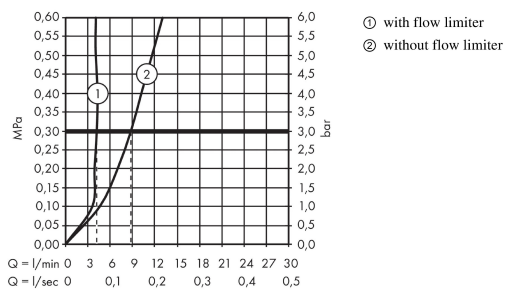

AXOR Citterio E
Single lever basin mixer 250 with pin handle for wash bowls with waste set
Surfaces: **Chrome** Article Number: **36104000**

Flowchart