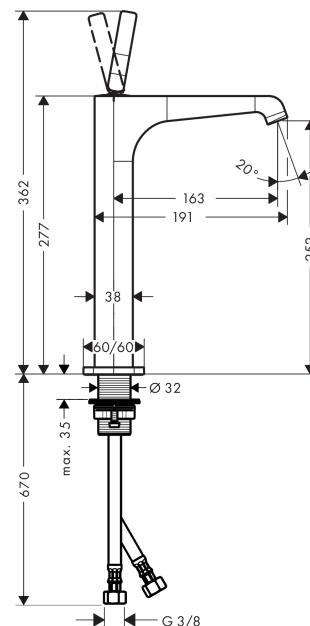

AXOR Citterio E
Single lever basin mixer 250 with pin handle for wash bowls with waste set
 Surfaces: **Chrome** Article Number: **36104000**

Description

product features

- consists of: single lever basin mixer, waste set
- ComfortZone 250
- projection 163 mm
- laminar spray
- flow rate at 3 bar: 5 l/min
- joystick ceramic cartridge
- suitable for continuous flow water heaters
- non-closing waste set
- connection type: G 3/8 connections
- connection dimension: DN15

Technology

Product image

Scale drawing

AXOR Citterio E
Single lever basin mixer 250 with pin handle for wash bowls with waste set
 Surfaces: **Chrome** Article Number: **36104000**

Flowchart

AXOR Citterio E
Single lever basin mixer 250 with pin handle for wash bowls with waste set
Surfaces: **Chrome** Article Number: **36104000**

Exploded Drawing

Year of production: >11/14

AXOR Citterio E
Single lever basin mixer 250 with pin handle for wash bowls with waste set
 Surfaces: **Chrome** Article Number: **36104000**

Spare part list

Year of production: >11/14

Pos.	Description	Article Number	Price	PU
1	escutcheon	92188000	-	1
2	O-ring 30x1,5	98433000	-	1
3	handle	92189000	-	1
4	hollow set screw M6x6	97660000	-	1
5	nut	95667000	-	1
6	cartridge, assy	96339000	-	1
7	O-ring 21,95x1,78	95169000	-	1
8	adapter for cartridge	95289000	-	1
9	O-ring 26x2	98147000	-	1
10	aerator laminar M16,5x1 (5 l/min)	95382000	-	1
11	special tool	98987000	-	1
12	escutcheon	92190000	-	1
13	fixing set (Ø 32)	13961000	-	1
14	lever collar	97548000	-	1
15	connection hose 900 mm M8x0,75 G3/8	96316000	-	1
16	O-ring 7x1,5	98422000	-	1
17	sealing set	95581000	-	1
a	waste	50001000	-	1
b	fixation extension 35 mm	13898000	-	1
c	plug	92313000	-	1