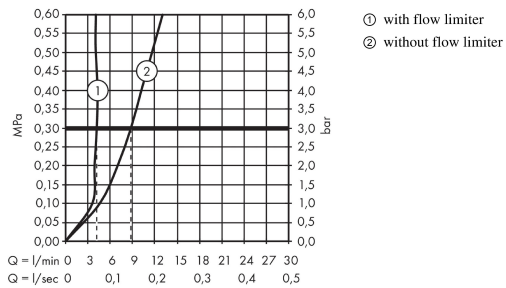

AXOR Citterio E
Single lever basin mixer 130 with pin handle and waste set
 Surfaces: **Chrome** Article Number: **36101000**

Description

product features

- consists of: single lever basin mixer, waste set
- ComfortZone 130
- projection 143 mm
- laminar spray
- flow rate at 3 bar: 5 l/min
- joystick ceramic cartridge
- suitable for continuous flow water heaters
- non-closing waste set
- connection type: G 3/8 connections
- connection dimension: DN15

Technology

Product image

Scale drawing

AXOR Citterio E
Single lever basin mixer 130 with pin handle and waste set
 Surfaces: **Chrome** Article Number: **36101000**

Flowchart

AXOR Citterio E
Single lever basin mixer 130 with pin handle and waste set
Surfaces: **Chrome** Article Number: **36101000**