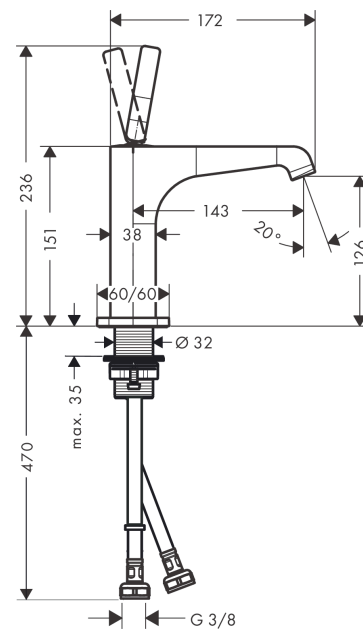

AXOR Citterio E
Single lever basin mixer 130 with pin handle and waste set
 Surfaces: **Chrome** Article Number: **36101000**

Description

product features

- consists of: single lever basin mixer, waste set
- ComfortZone 130
- projection 143 mm
- laminar spray
- flow rate at 3 bar: 5 l/min
- joystick ceramic cartridge
- suitable for continuous flow water heaters
- non-closing waste set
- connection type: G 3/8 connections
- connection dimension: DN15

Technology

Product image

Scale drawing

AXOR Citterio E
Single lever basin mixer 130 with pin handle and waste set
 Surfaces: **Chrome** Article Number: **36101000**

Flowchart

AXOR Citterio E
Single lever basin mixer 130 with pin handle and waste set
Surfaces: **Chrome** Article Number: **36101000**

Exploded Drawing

Year of production: >11/14

AXOR Citterio E
Single lever basin mixer 130 with pin handle and waste set
 Surfaces: **Chrome** Article Number: **36101000**

Spare part list

Year of production: >11/14

Pos.	Description	Article Number	Price	PU
1	escutcheon	92188000	-	1
2	O-ring 30x1,5	98433000	-	1
3	handle	92189000	-	1
4	hollow set screw M6x6	97660000	-	1
5	nut	95667000	-	1
6	cartridge, assy	96339000	-	1
7	O-ring 21,95x1,78	95169000	-	1
8	adapter for cartridge	95289000	-	1
9	O-ring 26x2	98147000	-	1
10	aerator laminar M16,5x1 (5 l/min)	95382000	-	1
11	special tool	98987000	-	1
12	escutcheon	92190000	-	1
13	fixing set (Ø 32)	13961000	-	1
14	lever collar	97548000	-	1
15	connection hose 600 mm M8x0,75 G3/8	96556000	-	1
16	O-ring 7x1,5	98422000	-	1
17	sealing set	95581000	-	1
a	fixation extension 35 mm	13898000	-	1
b	waste	50001000	-	1
c	plug	92313000	-	1