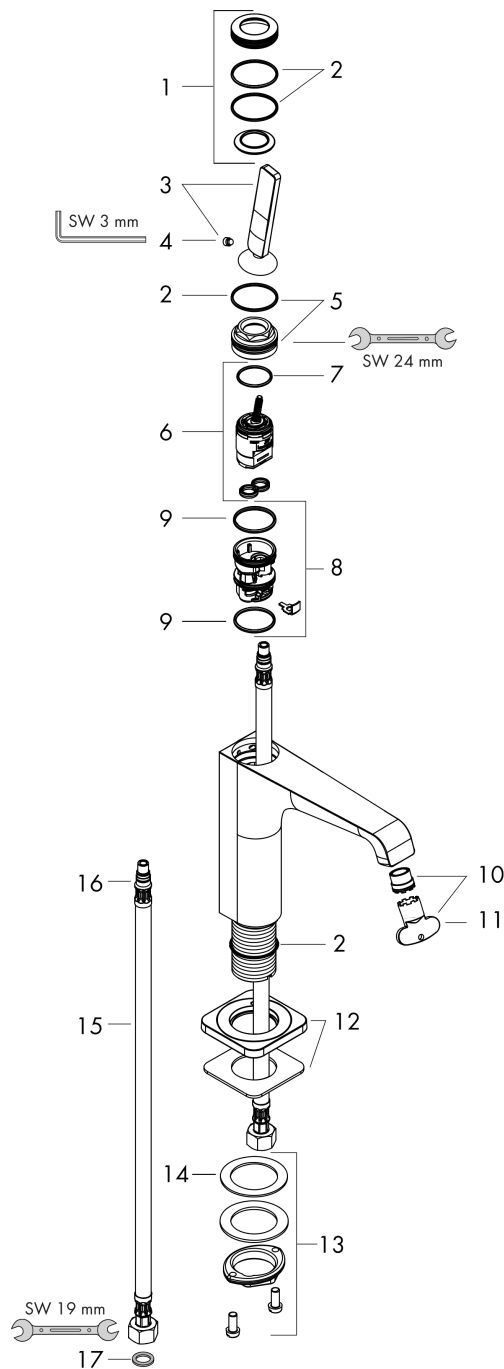

AXOR Citterio E
Single lever basin mixer 130 with pin handle and waste set
 Surfaces: **Chrome** Article Number: **36101000**

Description

product features

- consists of: single lever basin mixer, waste set
- ComfortZone 130
- projection 143 mm
- laminar spray
- flow rate at 3 bar: 5 l/min
- joystick ceramic cartridge
- suitable for continuous flow water heaters
- non-closing waste set
- connection type: G 3/8 connections
- connection dimension: DN15

Technology

Product image

Scale drawing

AXOR Citterio E
Single lever basin mixer 130 with pin handle and waste set
 Surfaces: **Chrome** Article Number: **36101000**

Flowchart

AXOR Citterio E
Single lever basin mixer 130 with pin handle and waste set
Surfaces: **Chrome** Article Number: **36101000**

Exploded Drawing

Year of production: >11/14

AXOR Citterio E
Single lever basin mixer 130 with pin handle and waste set
 Surfaces: **Chrome** Article Number: **36101000**

Spare part list

Year of production: >11/14

Pos.	Description	Article Number	Price	PU
1	escutcheon	92188000	-	1
2	O-ring 30x1,5	98433000	-	1
3	handle	92189000	-	1
4	hollow set screw M6x6	97660000	-	1
5	nut	95667000	-	1
6	cartridge, assy	96339000	-	1
7	O-ring 21,95x1,78	95169000	-	1
8	adapter for cartridge	95289000	-	1
9	O-ring 26x2	98147000	-	1
10	aerator laminar M16,5x1 (5 l/min)	95382000	-	1
11	special tool	98987000	-	1
12	escutcheon	92190000	-	1
13	fixing set (Ø 32)	13961000	-	1
14	lever collar	97548000	-	1
15	connection hose 600 mm M8x0,75 G3/8	96556000	-	1
16	O-ring 7x1,5	98422000	-	1
17	sealing set	95581000	-	1
a	fixation extension 35 mm	13898000	-	1
b	waste	50001000	-	1
c	plug	92313000	-	1