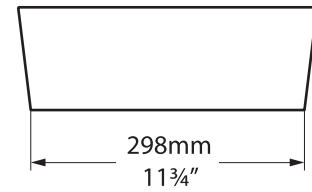

Edge

Edge 45

VB-EDG-45-NO / VB-EDG45-xx-NO

Top view

Front view

Side view

Section AA

*All measurements subject to +/-5% tolerance

l = 450mm / 17 3/4"
w = 325mm / 12 3/4"
h = 111mm / 4 3/8"