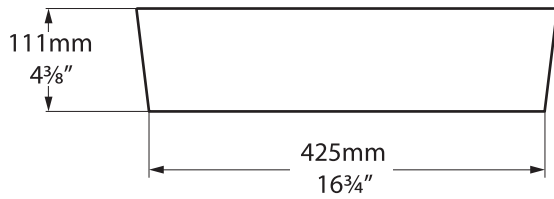

Edge

Edge 45

VB-EDG-45-NO / VB-EDG45-xx-NO

Top view

Front view

Side view

Section AA

*All measurements subject to +/-5% tolerance

l = 450mm / 17 3/4"
w = 325mm / 12 3/4"
h = 111mm / 4 3/8"