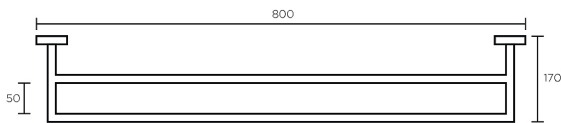

## Plaza Double Towel Rail 80cm

PZ80D

**Finish:** Chrome or Brushed Stainless Steel

**Custom Finishes available:**

Specialty finishes available upon request.

The large diameter tubular design, combined with mitred corners, gives the Plaza 80cm double towel rail a timeless and contemporary appeal.

Crafted in Italy from high grade stainless steel, you can be assured of Plaza's long lasting looks and durability. The double screw fixing ensures that the accessories remain firmly fixed to the wall.