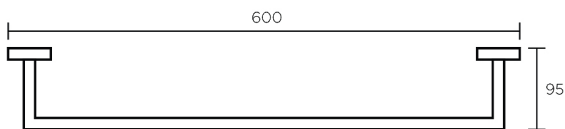

Plaza Towel Rail 60cm

PZ03

Finish: Chrome or Brushed Stainless Steel

Custom Finishes available:

Specialty finishes available upon request.

The large diameter tubular design, combined with mitred corners, gives the Plaza 60cm towel rail a timeless and contemporary appeal.

Crafted in Italy from high grade stainless steel, you can be assured of Plaza's long lasting looks and durability. The double screw fixing ensures that the accessories remain firmly fixed to the wall.