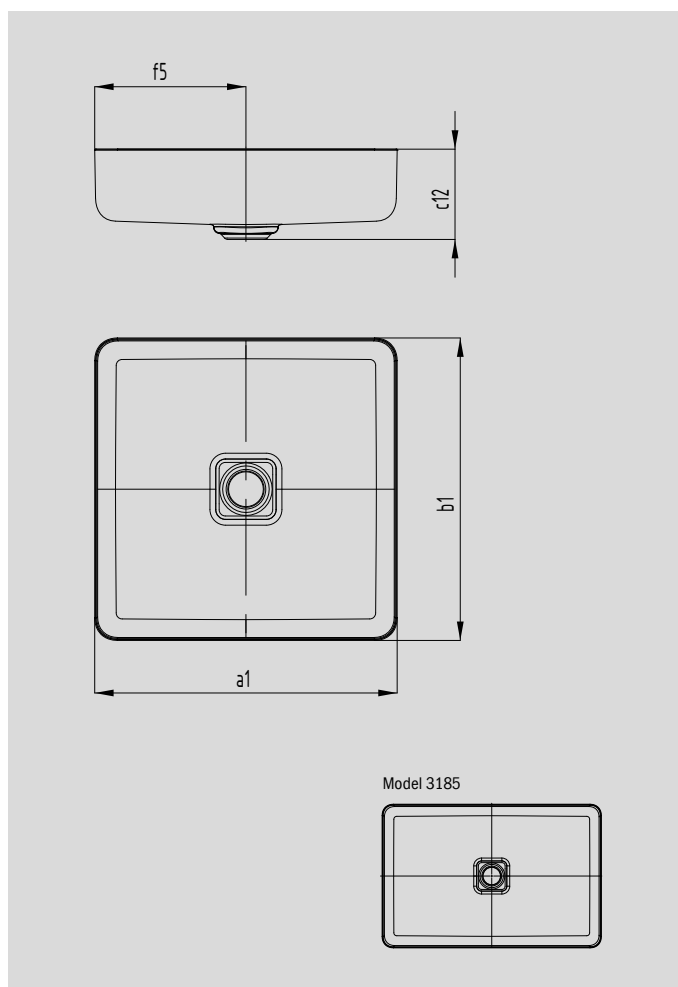

# MIENA WASHBOWL

- Premium products redefine the concept of sophisticated minimalism
- Versatile combination with bathtubs and shower surfaces designed for a “perfect match”
- Iconic in bathroom design: ideal for combination with elegant fittings
- made of KALDEWEI steel enamel - resilient and durable material matched perfectly to the design
- designed by Anke Salomon

Similar illustrations

| Model No.   |     | NEW  | NEW      |
|---|-----|------|----------|
|   |     | 3184 | 3185     |
| External length                                     | a1  | 400  | 580 mm   |
| Internal length                                     | a5  | 392  | 572,5 mm |
| External width                                      | b1  | 400  | 380 mm   |
| Internal width                                      | b5  | 392  | 372,5 mm |
| Distance basin surface to bottom edge of waste hole | c12 | 119  | 119 mm   |
| Distance outer edge to centre of waste hole         | f5  | 200  | 190 mm   |
| Weight of the enamelled washbasin in kg             |     | 8,92 | 11,57    |