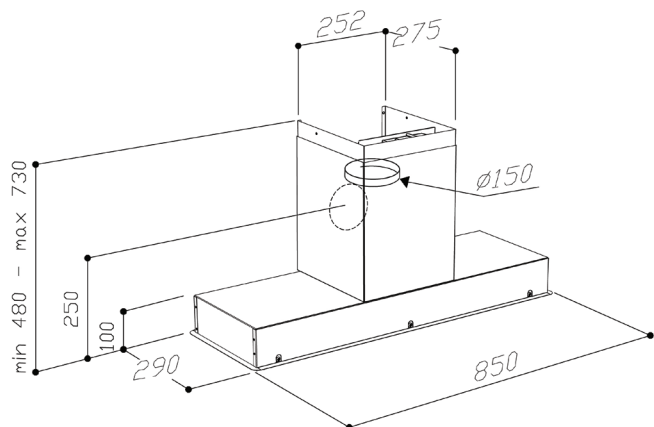

*Product dimension includes trim

Extra-space 'T-shape' design allows for extra cupboard storage.

Rangehood can be rear-vented.