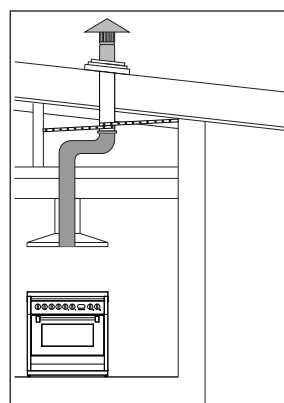

*Product dimension includes trim

Extra-space 'T-shape' design allows for extra cupboard storage.

Rangehood can be rear-vented.

Ducting options

Roof ducted

Eave or Wall ducted

- Use semi-rigid or rigid ducting, not fully flexible foil ducting.
- Fewer bends means a quieter and more powerful extraction.
- Extra 3 years warranty when Sirius ducting is used (total 6 years).
- See [support page](#) on Sirius website for installation videos and FAQs.