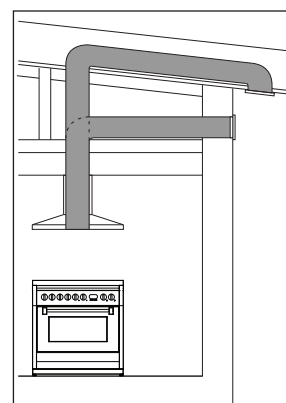

*Product dimension includes trim

Extra-space 'T-shape' design allows for extra cupboard storage.

Rangehood can be rear-vented.

Ducting options

Roof ducted

Eave or Wall ducted

- Use semi-rigid or rigid ducting, not fully flexible foil ducting.
- Fewer bends means a quieter and more powerful extraction.
- Extra 3 years warranty when Sirius ducting is used (total 6 years).
- See [support page](#) on Sirius website for installation videos and FAQs.