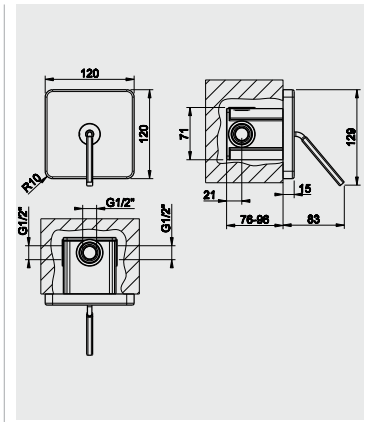

41001 Single lever washbasin mixer without pop-up.
6 Star, 4.5L/min

41003 High single lever washbasin mixer without pop-up.
6 Star, 4.5L/min

Internal 13312 Built-in washbasin mixer
External 41096

Internal 33745 Wall mounted mixer.
External 41098

41100 Wall mounted washbasin spout,
Requires separate basin control.
(Male fitting).
5 Star, 5.0L/min