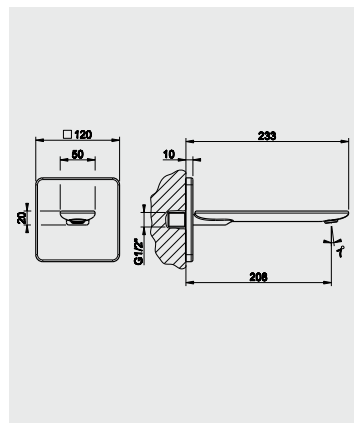

41001 Single lever washbasin mixer without pop-up.
6 Star, 4.5L/min

41003 High single lever washbasin mixer without pop-up.
6 Star, 4.5L/min

Internal 13312 Built-in washbasin mixer
External 41096

Internal 33745 Wall mounted mixer.
External 41098

41100 Wall mounted washbasin spout,
Requires separate basin control.
(Male fitting).
5 Star, 5.0L/min