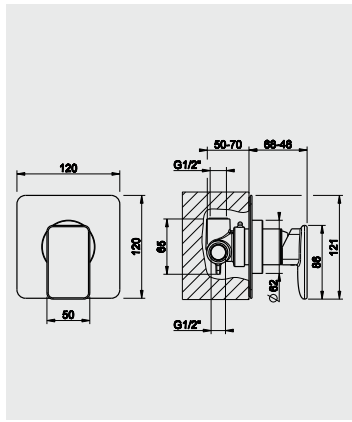

41001 Single lever washbasin mixer without pop-up.
6 Star, 4.5L/min

41003 High single lever washbasin mixer without pop-up.
6 Star, 4.5L/min

Internal 13312 Built-in washbasin mixer
External 41096

Internal 33745 Wall mounted mixer.
External 41098

41100 Wall mounted washbasin spout,
Requires separate basin control.
(Male fitting).
5 Star, 5.0L/min