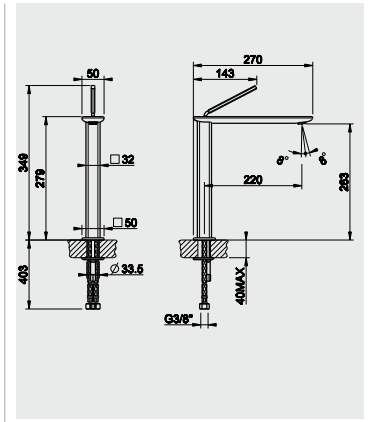

41001 Single lever washbasin mixer without pop-up.
6 Star, 4.5L/min

41003 High single lever washbasin mixer without pop-up.
6 Star, 4.5L/min

Internal 13312 Built-in washbasin mixer
External 41096

Internal 33745 Wall mounted mixer.
External 41098

41100 Wall mounted washbasin spout,
Requires separate basin control.
(Male fitting).
5 Star, 5.0L/min