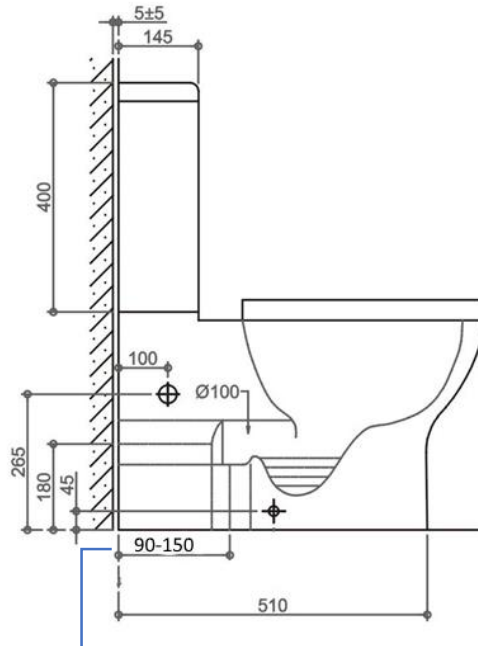

### Grove Rimless Back to Wall Toilet Suite

- Easy Clean Rimless Design
- Removable Soft Close seat
- Universal Water inlet
- S or P Trap

4.5/3Lpm WELS 4 Star

Code:  
**GROVE-BTW**

White Ceramic

**FRONT VIEW**

**SIDE VIEW**

Recommended Setout  
140mm

**TOP VIEW**