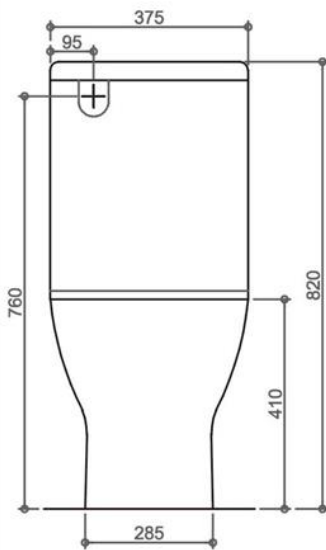

### Grove Rimless Back to Wall Toilet Suite

- Easy Clean Rimless Design
- Removable Soft Close seat
- Universal Water inlet
- S or P Trap

4.5/3Lpm WELS 4 Star

Code:  
**GROVE-BTW**

White Ceramic

**FRONT VIEW**

**SIDE VIEW**

Recommended Setout  
140mm

**TOP VIEW**