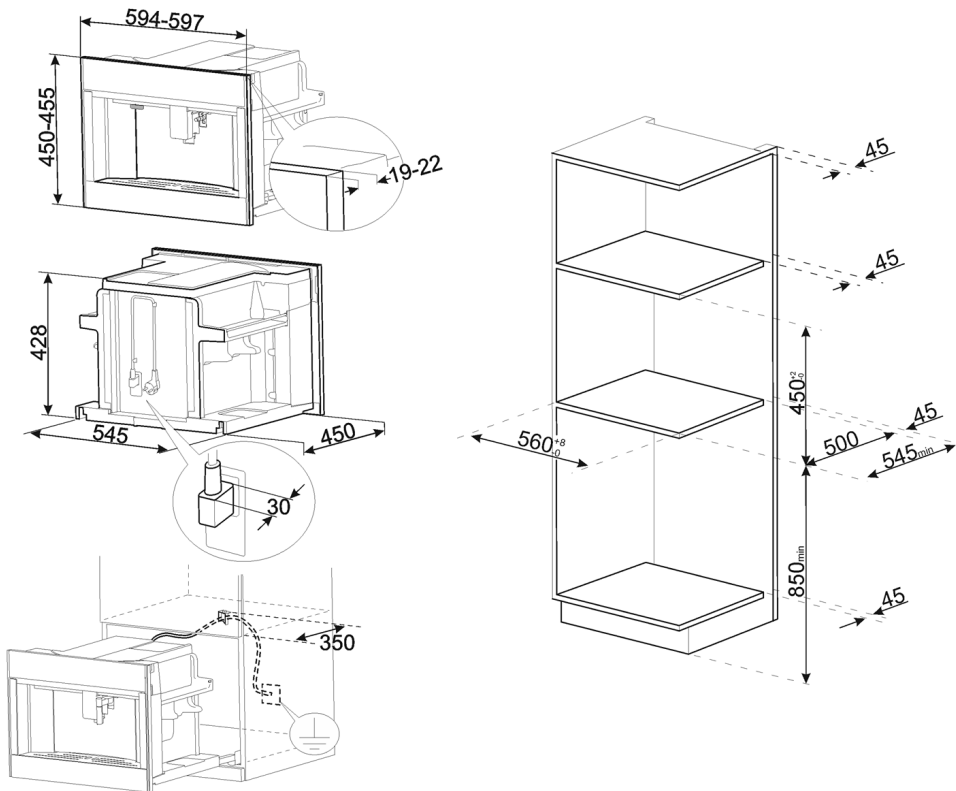

SUPPLIED ACCESSORIES

1 x Removable milk jug

CMS4303X

45CM CLASSIC BUILT IN COFFEE MACHINE

MADE IN ITALY
Since 1948

Dimensions	595mmW x 455mmH x 470mmD
Power	220-240V, 50/60 Hz 1350W 5.6A connection
Warranty	Two years parts and labour

WARNING: technical specifications and product sizes can be varied by the manufacturer, without notice. Cutouts for appliances should only be by physical product measurements. The above information is indicative only.