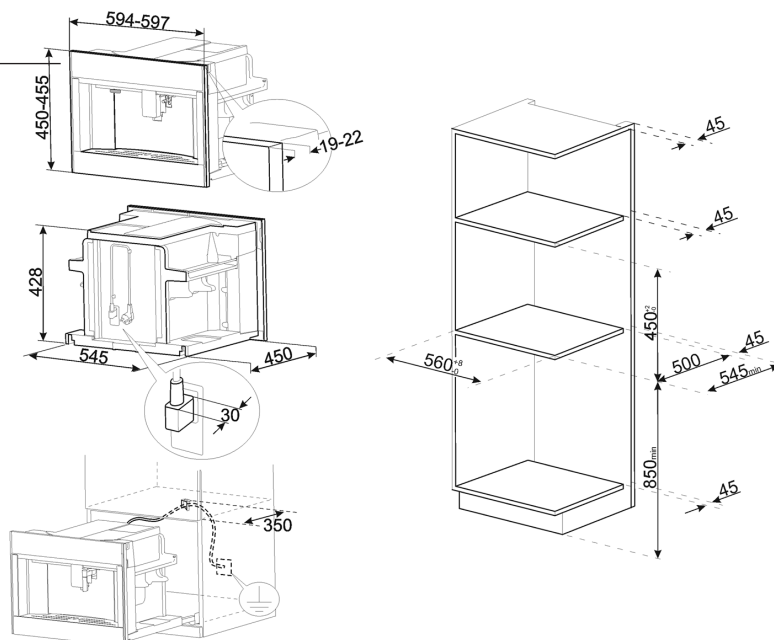

CMS4303X

45CM CLASSIC BUILT IN COFFEE MACHINE

MADE IN ITALY
Since 1948

COFFEE MACHINE FEATURES

Dimensions	595mmW x 455mmH x 470mmD
Finish	Stainless Steel
Display	4,3" TFT colour touch with knobs
Thermostat	3 x Adjustable temperatures
Pump Pressure	15 bar
Coffee Bean Capacity	350g
Coffee grinding	13 levels
Water tank capacity	2.4L
Installation	Built-in
Functions	Fully automatic coffee preparation Automatic cappuccino maker, with adjustable froth Ground coffee option Hot water function (tea or other hot drinks) Rinsing function
Programmability	5 Preset coffee strengths: extra light, light, medium, strong, extra strong 5 Variable coffee lengths: single or double shot, short/espresso, medium, long
Cleaning	Automatic descaling
Lighting	4 x LED
Safety	Thermal protection
Power	220-240V, 50/60 Hz 1350W 5.6A connection
Warranty	Two years parts and labour

SUPPLIED ACCESSORIES

1 x Removable milk jug

CMS4303X

45CM CLASSIC BUILT IN COFFEE MACHINE

MADE IN ITALY
Since 1948

Dimensions	595mmW x 455mmH x 470mmD
Power	220-240V, 50/60 Hz 1350W 5.6A connection
Warranty	Two years parts and labour