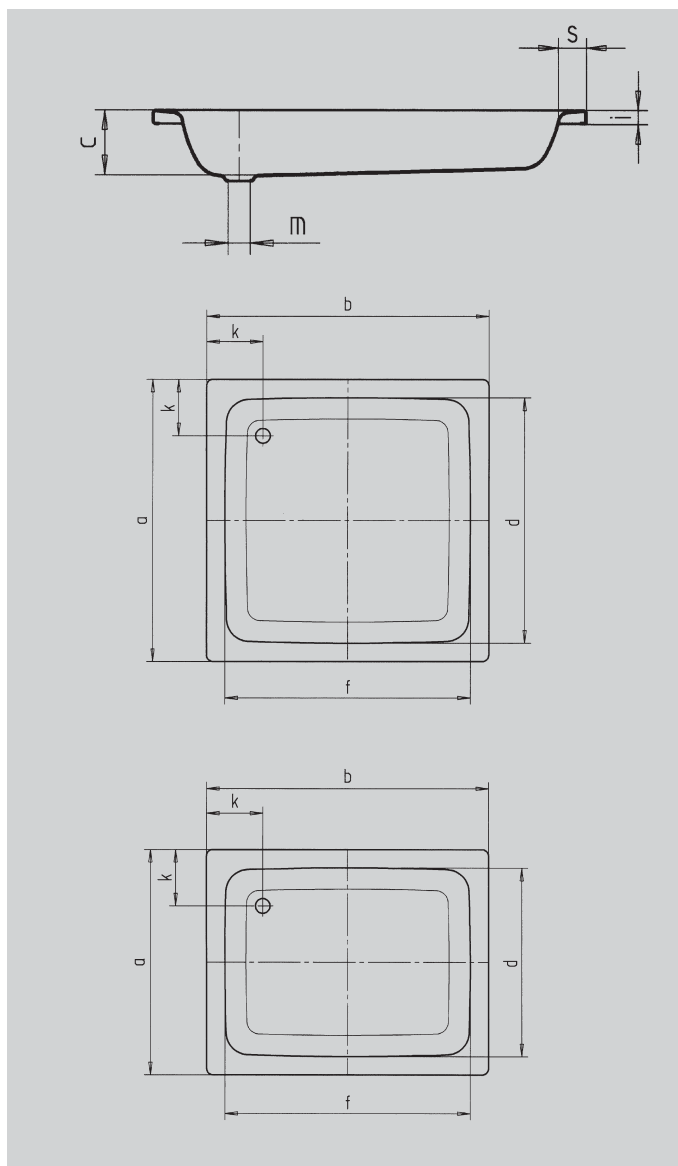

SANIDUSCH

- a classic among shower trays
- modern, clear design
- available in rectangular or square design
- made of Kaldewei steel enamel 3.5 mm
- **30 YEAR WARRANTY**

Pictured Waste not available

Model No.	396	
External length	a	900mm
External width	b	900mm
Depth	c	140mm
Internal length	d	770mm
Internal width	f	770mm
Height of rim	i	32mm
Distance tray edge to centre of drain hole	k	200mm
Diameter of drain hole	m	52mm
Width of rim	s	65mm
Weight of the enamelled shower tray in kg		27kg
Anti-slip		☒ 435mm