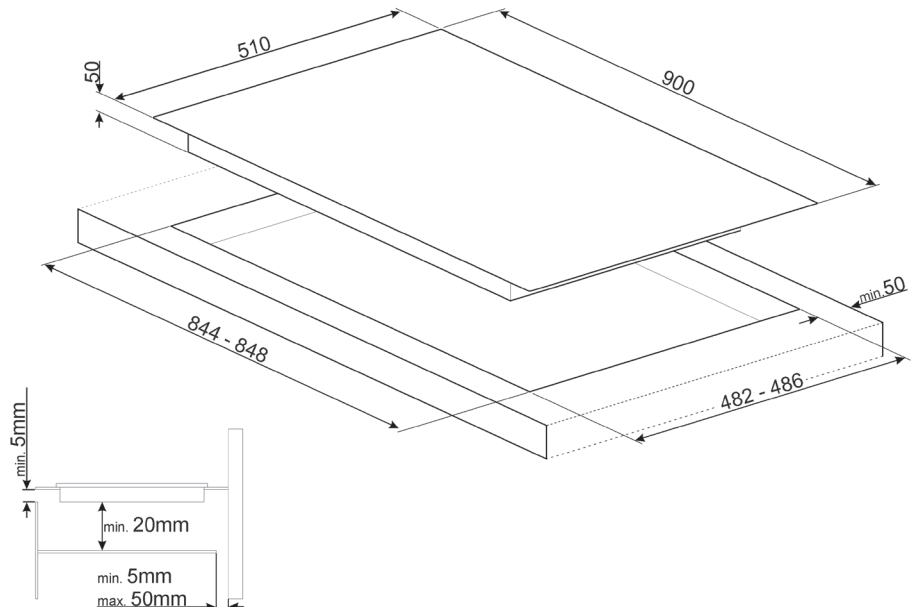

ACTIVE SURFACE CONTROL

Active Surface Control will trigger and automatically illuminate the relevant power control, no matter where on the surface the pan is placed.

Dimensions	900mmW x 45mmH x 510mmD
Finish	Black ceramic glass surface with stainless steel trim
Capacity	4 zones and 1 burner Centre left (gas burner) 21.6 mj/hr Front centre* 230x180mm 2100W boost 3600W Rear centre *230x180mm 2100W boost 3600W Front right* 230x180mm 2100W boost 3600W Rear right* 230x180mm 2100W boost 3600W *These zones feature Surface Share
Power Levels	9 heat settings per zone + 1 boost setting per zone 3 auto-regulated temperatures J 42°C, JJ 70°C, JJJ 94°C
Warranty	Five years parts and labour

Colours Available

PM6912WLDRAU
Copper Trim

PM6912WLDXAU
Stainless Steel Trim

PM6912WLDXAU

90CM DOLCE STIL NOVO INDUCTION COMBI COOKTOP WITH GAS BURNER

MADE IN ITALY
Since 1948

COOKTOP FEATURES

Finish	Black ceramic glass surface with stainless steel trim
Installation	Topmount
Size	900mmW x 45mmH x 510mmD
Cutout	848mmW x 486mmD
Capacity	4 zones and 1 burner Centre left (gas burner) 21.6 mj/hr Front centre* 230x180mm 2100W boost 3600W Rear centre *230x180mm 2100W boost 3600W Front right* 230x180mm 2100W boost 3600W Rear right* 230x180mm 2100W boost 3600W *These zones feature Surface Share
Power levels	9 heat settings per zone + 1 boost setting per zone 3 auto-regulated temperatures ┌ 42°C, ┌┌ 70°C, ┌┌┌ 94°C
Timers	3 timers, simultaneous or separate operation independent egg timer
Controls	slider control
Safety	auto pan detection automatic cutoff touch-control lock residual heat indicators automatic spillage stop child safety lock
Power	220-240V, 50/60Hz 7400W 33A
Pan size	automatic pan size recognition
Warranty	Five years parts and labour

PM6912WLDXAU

90CM DOLCE STIL NOVO INDUCTION
COMBI COOKTOP WITH GAS BURNER

MADE IN ITALY

Since 1948

Dimensions	900mmW x 45mmH x 510mmD
Power	220-240V, 50/60Hz 7400W 33A
Warranty	Five years parts and labour