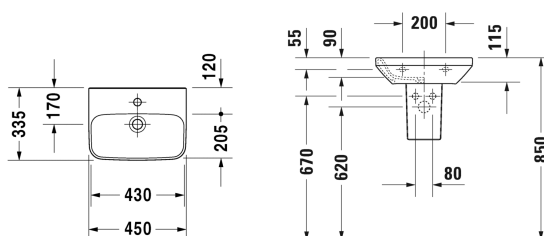

DuraStyle Handrinse basin # 0708450000

| < 450 mm > |

Handrinse basin	Dimension	Weight	Order number
without overflow, with tap platform, underneath glazed, 450 mm			
Colors			
00 White Alpin			
Variant			
●	450 x 335 mm	9.500 kilogram	0708450000
Sanitary ceramics with the special WonderGliss surface finish will remain clean and attractive-looking for a long time to come. When ordering WonderGliss please add a "1" as eleventh digit to the model number.			
Accessory			
Slotted waste for washbasins without overflow	50 mm	0.300 kilogram	005024
Suitable products			
Siphon cover for # 070845,			085831

All drawings contain the necessary measurements which are subject to standard tolerances. They are stated in mm and are non-binding. Exact measurements, in particular for customised installation scenarios, can only be taken from the finished ceramic piece.