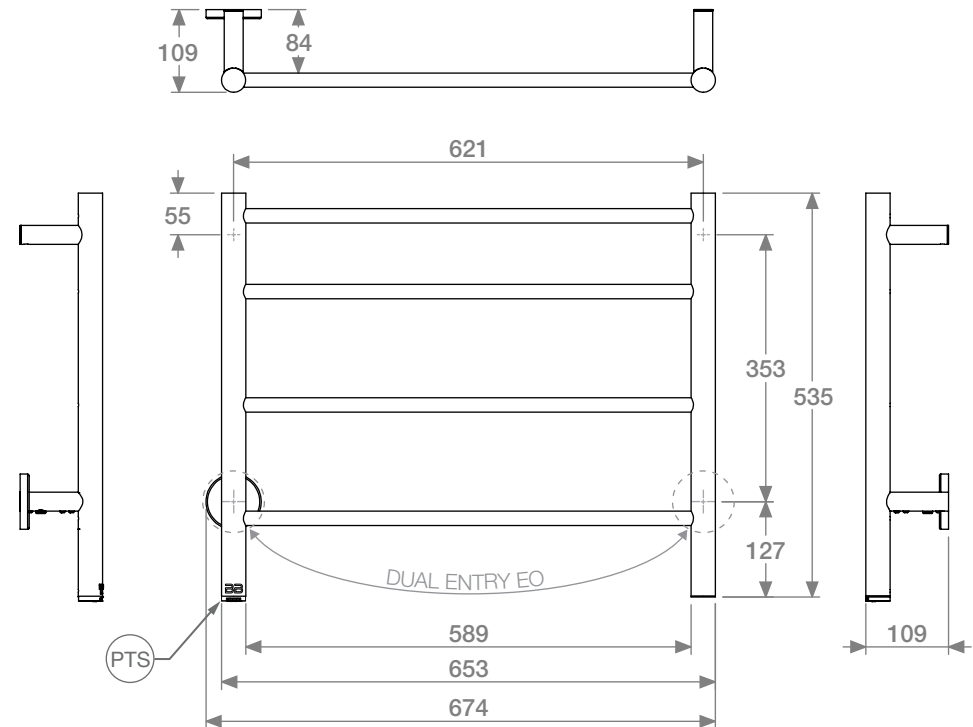

NATURAL 4 Bar 650mm STR-PTS 230V

POLISHED GRADE 304 Stainless Steel

Controller Features - PTSelect Switch:

- Temperature Adjustment • ON / OFF Switch • RED LED Indicator

Controller Technical Specifications:

Controller: PTSelect Switch
INPUT Voltage Range: 190VAC~250VAC
Operating Frequency: 50 Hz \pm 2%
Load Capability: 0.18A~4A
Load Control Range: 40~100%
Standby Current: 3.0mA

HTR Technical Specifications:

Model: NAT04231-PTS-POLS
Size: 674mm (width) x 535mm (height)
Power: 60 Watts
Current: 0.26 Amps
Volts: 230 VAC
IP Rating: IPX5

Suggested Height of Electrical Outlet = 1125mm
(this is only an indication as every installation is different)

NOTES:

- *EO Denotes DUAL ENTRY Electrical Outlet connection
- *PTS Denotes location of PTSelect Switch

Dimensions given are in mm. Bathroom Butler® reserves the right to alter and/or remove designs from time to time without prior notice. This drawing is to be used for reference purposes only. E & O.E. This product may not be available in your specific country, please check local website for availability. Copyright Bathroom Butler® 2016