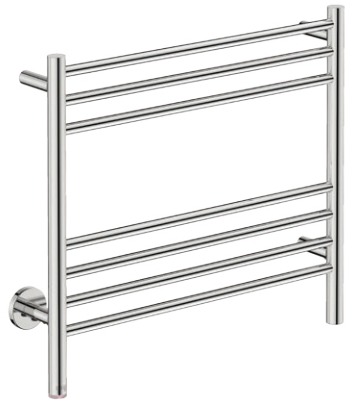

# NATURAL 7 Bar 650mm STR-PTS 230V

## POLISHED GRADE 304 Stainless Steel

### Controller Features - PTSelect Switch:

- Temperature Adjustment • ON / OFF Switch • RED LED Indicator