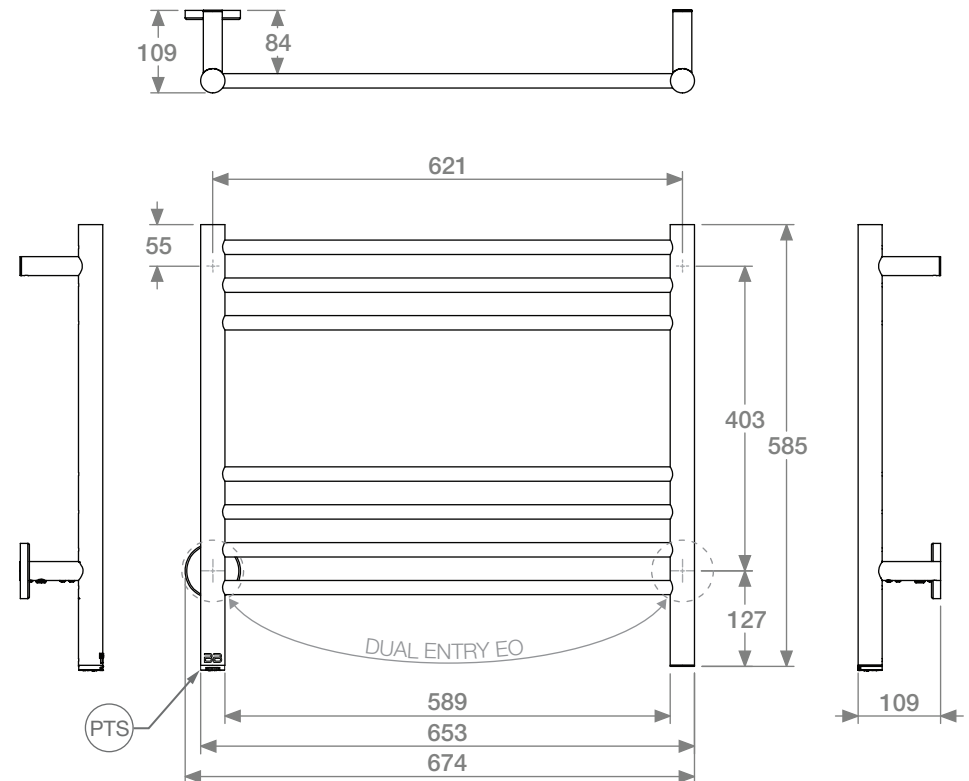

### HTR Technical Specifications:

**Model:** NAT07231-PTS-POLS  
**Size:** 674mm (width) x 585mm (height)  
**Power:** 80 Watts  
**Current:** 0.35 Amps  
**Volts:** 230 VAC  
**IP Rating:** IPX5

Suggested Height of Electrical Outlet = 1075mm  
*(this is only an indication as every installation is different)*

#### NOTES:

- \*EO Denotes DUAL ENTRY Electrical Outlet connection
- \*PTS Denotes location of PTSelect Switch

Dimensions given are in mm. Bathroom Butler® reserves the right to alter and/or remove designs from time to time without prior notice. This drawing is to be used for reference purposes only. E & O.E. This product may not be available in your specific country, please check local website for availability.  
 Copyright Bathroom Butler® 2016