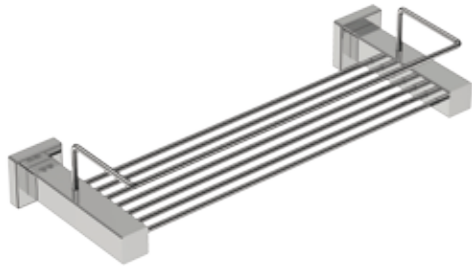

8520 SHOWER RACK 330mm(13in)

8500 Series Premium Collection

Wall Fixings Supplied:
Masonry

Code: 8520POLS
Finish: Polished
GRADE 304 Stainless Steel

Code: 8520BRSH
Finish: Brushed
GRADE 304 Stainless Steel

Original UX Fischer® Wall Plug supplied, phased in from June 2015.

Dimensions given are in **mm** and [**inches**].
Bathroom Butler® reserves the right to alter and/or remove designs from time to time without prior notice.
This drawing is to be used for reference purposes only. E &O.E.