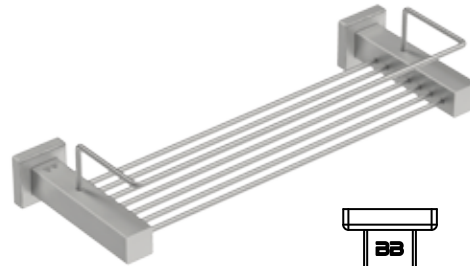

8520 SHOWER RACK 330mm(13in)

8500 Series Premium Collection

Wall Fixings Supplied:
Masonry

Code: 8520POLS
Finish: Polished
GRADE 304 Stainless Steel

Code: 8520BRSH
Finish: Brushed
GRADE 304 Stainless Steel

Original UX Fischer® Wall Plug supplied, phased in from June 2015.

Dimensions given are in **mm** and [**inches**].
Bathroom Butler® reserves the right to alter and/or remove designs from time to time without prior notice.
This drawing is to be used for reference purposes only. E &O.E.