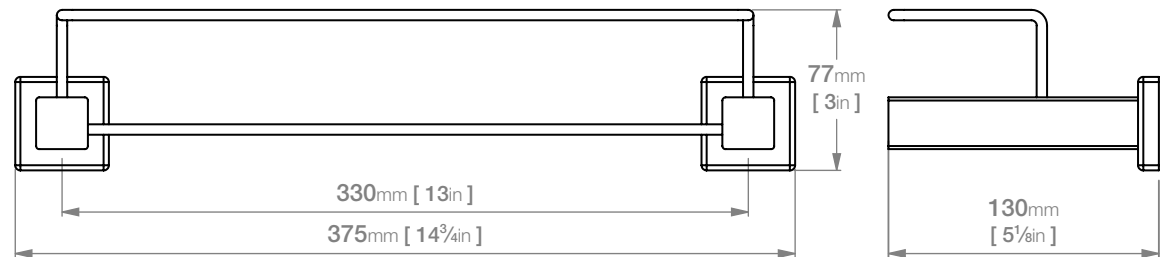

8520 SHOWER RACK 330mm(13in)

8500 Series Premium Collection

Wall Fixings Supplied:
Masonry

Code: 8520POLS
Finish: Polished
GRADE 304 Stainless Steel

Code: 8520BRSH
Finish: Brushed
GRADE 304 Stainless Steel

Original UX Fischer® Wall Plug supplied, phased in from June 2015.

Dimensions given are in **mm** and [**inches**].
Bathroom Butler® reserves the right to alter and/or remove designs from time to time without prior notice.
This drawing is to be used for reference purposes only. E &O.E.