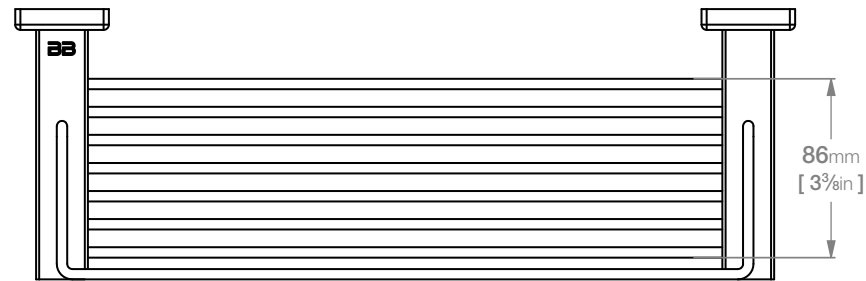

8520 SHOWER RACK 330mm(13in)

8500 Series Premium Collection

Wall Fixings Supplied:
Masonry

Code: 8520POLS
Finish: Polished
GRADE 304 Stainless Steel

Code: 8520BRSH
Finish: Brushed
GRADE 304 Stainless Steel

Original UX Fischer® Wall Plug supplied, phased in from June 2015.

Dimensions given are in **mm** and [**inches**].
Bathroom Butler® reserves the right to alter and/or remove designs from time to time without prior notice.
This drawing is to be used for reference purposes only. E &O.E.