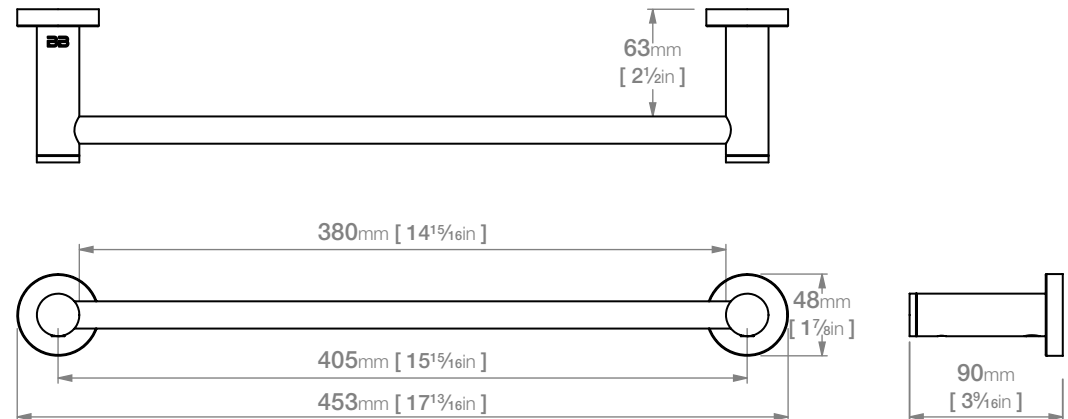

# 4670 SINGLE TOWEL RAIL 430mm / 17"

4600 Series Premium Collection

Wall Fixings Supplied:  
**Masonry**

Original UX Fischer® supplied,  
phased in from June 2015.

**Code:** 4670POLS  
**Finish:** Polished  
GRADE 304 Stainless Steel

**Code:** 4670BRSH  
**Finish:** Brushed  
GRADE 304 Stainless Steel

Dimensions given are in **mm** and [**inches**].  
Bathroom Butler® reserves the right to alter and/or remove  
designs from time to time without prior notice.  
This drawing is to be used for reference purposes only. E &O.E.