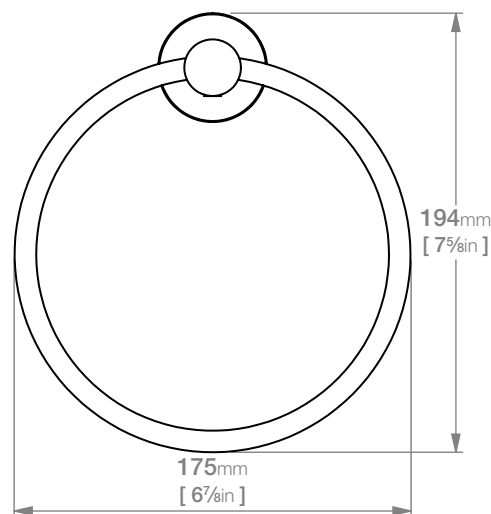

Original UX Fischer® supplied,
phased in from June 2015.