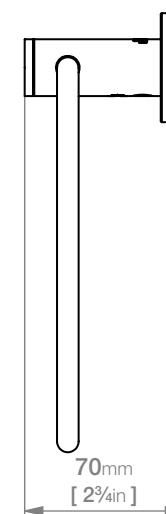

BB^{TM} BATHROOM
BUTLER

USA: 631.464.2851 • info@bathroombutler.com • www.bathroombutler.com
South Africa: 0860 104 653 • info@bathroombutler.co.za • www.bathroombutler.co.za
Australia: 1300 133 320 • sales@bathe.net.au • www.bathe.net.au
Mauritius: 230 242 1248 • sales@isingroup.com • www.bathroombutler.com

Document version **2.3**
Product version **2.1**