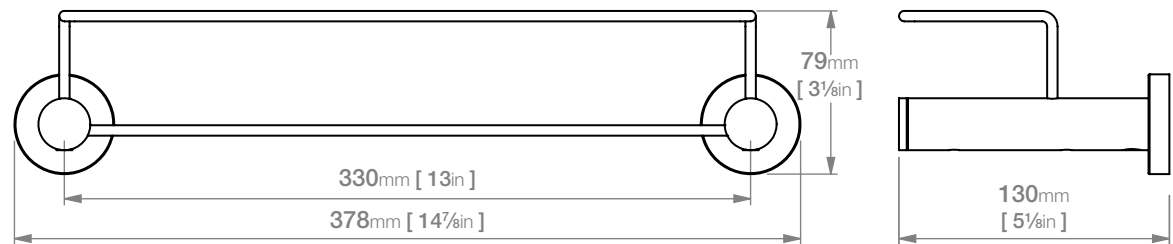

# 4620 SHOWER RACK 330mm / 13"

4600 Series Premium Collection

Wall Fixings Supplied:  
**Masonry**

**Code:** 4620POLS  
**Finish:** Polished  
GRADE 304 Stainless Steel

**Code:** 4620BRSH  
**Finish:** Brushed  
GRADE 304 Stainless Steel

Original UX Fischer® supplied,  
phased in from June 2015.

Dimensions given are in **mm** and [**inches**].  
Bathroom Butler® reserves the right to alter and/or remove  
designs from time to time without prior notice.  
This drawing is to be used for reference purposes only. E &O.E.