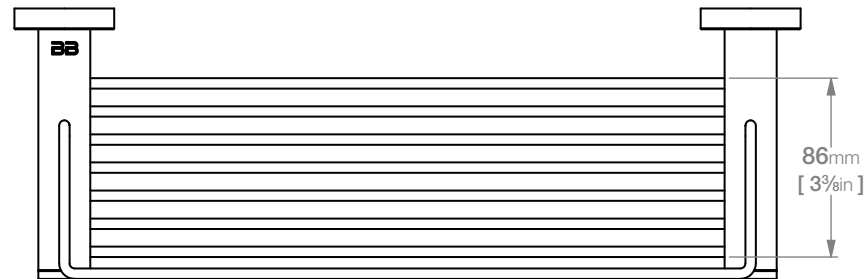

# 4620 SHOWER RACK 330mm / 13"

4600 Series Premium Collection

Wall Fixings Supplied:  
**Masonry**

**Code:** 4620POLS  
**Finish:** Polished  
GRADE 304 Stainless Steel

**Code:** 4620BRSH  
**Finish:** Brushed  
GRADE 304 Stainless Steel

Original UX Fischer® supplied,  
phased in from June 2015.

Dimensions given are in **mm** and [**inches**].  
Bathroom Butler® reserves the right to alter and/or remove  
designs from time to time without prior notice.  
This drawing is to be used for reference purposes only. E &O.E.