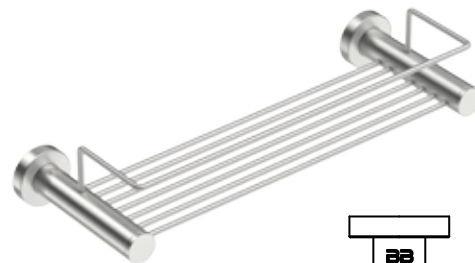

# 4620 SHOWER RACK 330mm / 13"

4600 Series Premium Collection

Wall Fixings Supplied:  
**Masonry**

**Code:** 4620POLS  
**Finish:** Polished  
GRADE 304 Stainless Steel

**Code:** 4620BRSH  
**Finish:** Brushed  
GRADE 304 Stainless Steel

Original UX Fischer® supplied,  
phased in from June 2015.

Dimensions given are in **mm** and [**inches**].  
Bathroom Butler® reserves the right to alter and/or remove  
designs from time to time without prior notice.  
This drawing is to be used for reference purposes only. E &O.E.