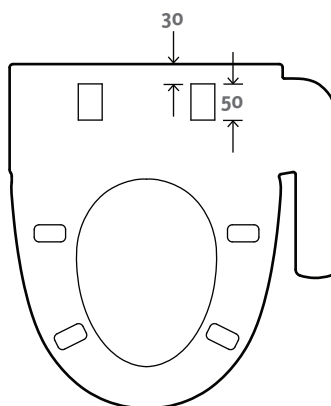

**\*Notes:** Must be installed with RCD electrical protection.  
 Must be installed to a water supply pressure between 220-500kPa.  
 Must be installed in compliance with AS/NZS 3500.1.

Product	Code
Electronic Bidet Seat	99286A-N-0

Top View

Underside View

Compatible Toilet Pans

All measurements shown are in millimetres.  
 Sizes are approximate.  
 1246948-A04-B December 2016

**Australia**  
 PO Box 257, Regents Park,  
 NSW 2143, Australia  
 Ph: 1800 ENGLEFIELD (1800 364 533)  
 www.Englefield.com