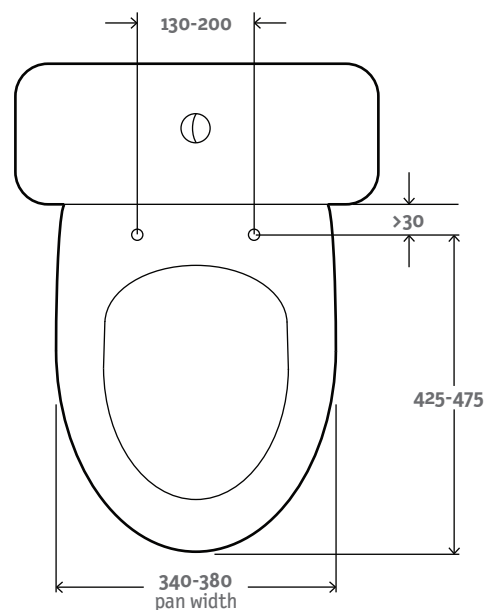

**\*Notes:** Must be installed with RCD electrical protection.  
 Must be installed to a water supply pressure between 220-500kPa.  
 Must be installed in compliance with AS/NZS 3500.1.

Product	Code
Electronic Bidet Seat	99286A-N-0

Top View

Underside View

Compatible Toilet Pans

All measurements shown are in millimetres.  
 Sizes are approximate.  
 1246948-A04-B December 2016

**Australia**  
 PO Box 257, Regents Park,  
 NSW 2143, Australia  
 Ph: 1800 ENGLEFIELD (1800 364 533)  
 www.Englefield.com