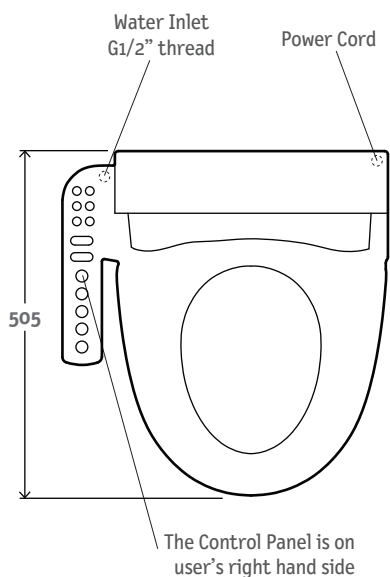

**Colour/Finish** White

**Material** Polypropylene

- Included Components**
- Electronic bidet
  - Ionic water filter
  - Non-return valve
  - Installation instructions
  - Quick start user guide
  - Low-medium hazard backflow prevention device

- Features & Benefits**
- Quiet-Close, Quick-Release and heated seat
  - Posterior and feminine cleansing with warm water
  - Auto self-cleaning stainless steel nozzle for personal hygiene
  - 2-level power saving modes
  - Sitting sensor enables cleansing functions only when seated
  - 6-level adjustment nozzle position
  - Reduce unhygienic dampness with dry air
  - Includes check valve, water inlet hose, seat fixing kit, water filter and electronic bidet seat

Top View

Underside View

Compatible Toilet Pans

All measurements shown are in millimetres.  
 Sizes are approximate.  
 1246948-A04-B December 2016

**Australia**  
 PO Box 257, Regents Park,  
 NSW 2143, Australia  
 Ph: 1800 ENGLEFIELD (1800 364 533)  
 www.Englefield.com