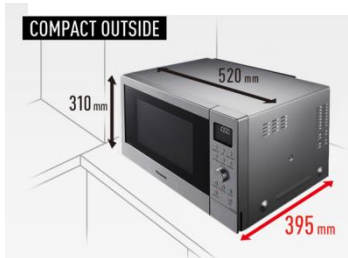

Slimline Design

The intelligent internal design of the NN-CD58JSQPQ reduces the overall footprint by approximately 20% compared to conventional combination ovens, leaving you with more space available on your kitchen bench.