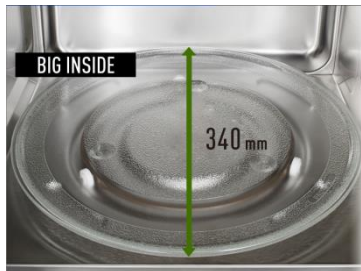

SPECIFICATIONS

Capacity	27L
Turn Table	340mm
Microwave Power	1100W (6 Levels)
Grill Power	Quartz 1300W (3 Levels)
Oven Power	1300W
Combination	Variable Settings: - Grill + Microwave - Convection + Microwave
Colour	Stainless Steel
Door	Half Mirror Glass
Control Panel	Dial/Touch
Display	Large White LCD
Inverter	Yes
Auto Cook	29 Menus
Turbo Defrost	Yes
Add Time	Yes
Quick 30	Yes
Child Lock	Yes
Auto Guide	Yes
Dimensions	310mm x 520mm x 395 mm (H x W x D)
Weight	11.5kg