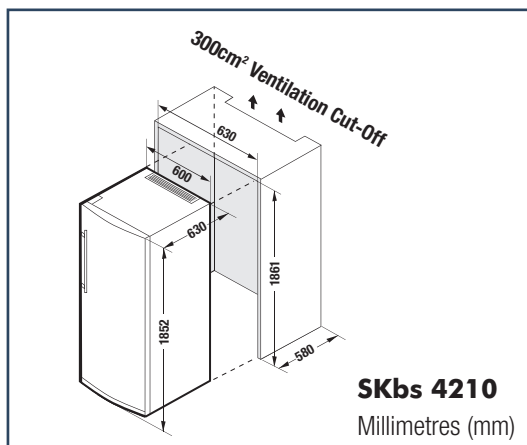

LIEBHERR FREESTANDING SINGLE REFRIGERATOR SKbs 4210

Bio Fresh

Soft System

Telescopic Rails

3 Year Warranty

Model	SKbs 4210
Type | Finish	FS | BlackSteel
Energy consumption (kWh/yr) | Star rating	279kWh | 2.5
Compressors	1
Total capacity litres (L) - Gross | Net	405 | 391
Refrigerator gross (L) | Refrigerator net (L)	405 | 391
Freezer gross (L) | Freezer net (L)	-
BioFresh gross (L) | BioFresh net (L)	-
MagicEye control system | Display	SoftTouch | LCD
Child proof setting for display & temp.	•
LED standard lighting	•
SlimLine handle - integrated opening device	•
Door open warning signal	•
Malfunction warning signal	•

Refrigerator Features

Fruit & vegetable drawer on telescopic rails	2
SuperCool	•
GlassLine shelves	•
Elegant holding columns	•
Removable VarioBoxes	•
Bottle shelf | Egg tray	• | •
Automatic refrigerator defrosting	•

Technical Information

Default hinge	Right
Voltage (V) | Current (A)	220-240 | 1.2
Made in	Germany

KEY: FS = Freestanding. Cavity clearance for freestanding units please allow min. 50 mm above the unit if there is no ventilation cut-off.