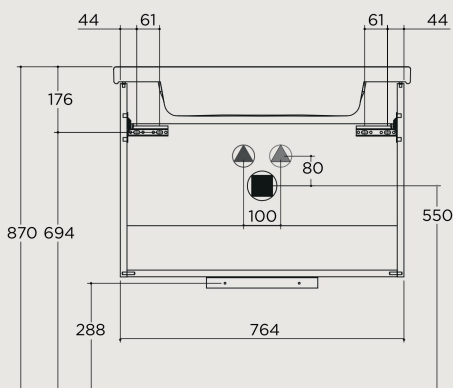

START 80 BASIN + VANITY

BERLONI BAGNO

ESSENTIAL BEAUTY

AND PRACTICALITY INTRODUCE A VERSATILE AND FUNCTIONAL STYLE, INDULGING ANY AMBIENCE AND PERSONALIZING WITH ELEGANCE.

SPECS

| | | |
|-------------------------|--|--|
| MODEL CODE | START80KITWH | START80KITRB |
| TAP HOLE OPTIONS | 1 TAP HOLE | |
| UNIT FINISHES | WHITE  | BRUJES  |
| DIMENSIONS | WIDTH 800 mm / DEPTH 485 mm / HEIGHT 520 mm | |
| WARRANTY | 2 YEARS | |
| ORIGIN | ITALY | |

TECHNICAL DRAWING

TOP

FRONT

SIDE