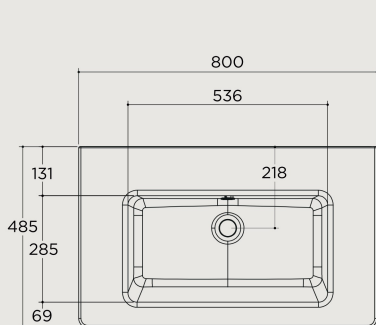

START 80 BASIN + VANITY

BERLONI BAGNO

ESSENTIAL BEAUTY

AND PRACTICALITY INTRODUCE A VERSATILE AND FUNCTIONAL STYLE, INDULGING ANY AMBIENCE AND PERSONALIZING WITH ELEGANCE.

SPECS

| | | |
|-------------------------|--|--|
| MODEL CODE | START80KITWH | START80KITRB |
| TAP HOLE OPTIONS | 1 TAP HOLE | |
| UNIT FINISHES | WHITE  | BRUJES  |
| DIMENSIONS | WIDTH 800 mm / DEPTH 485 mm / HEIGHT 520 mm | |
| WARRANTY | 2 YEARS | |
| ORIGIN | ITALY | |

TECHNICAL DRAWING

TOP

FRONT

SIDE