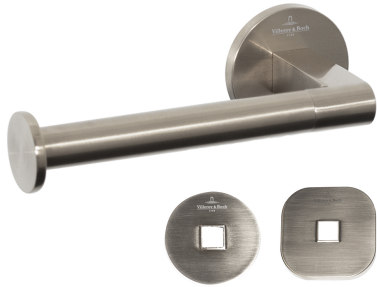

# Architectura Left Hand Face Toilet Roll Holder

Brushed Nickel

**Product Image** **Product Details**

Includes Round & Soft Square Flanges

**Code:** TVA1552480  
**Brand:** Villeroy & Boch  
**Range:** Architectura  
**Warranty:** \*

**Additional Features** **Technical Specification**

**Required Product**

**Recommended Products**

**Additional Notes**

- Round Backing Flange & Soft Square Backing Flange included
- Dual Fixing

\*Please visit [argentaust.com.au/warranty](http://argentaust.com.au/warranty) to view the full warranty