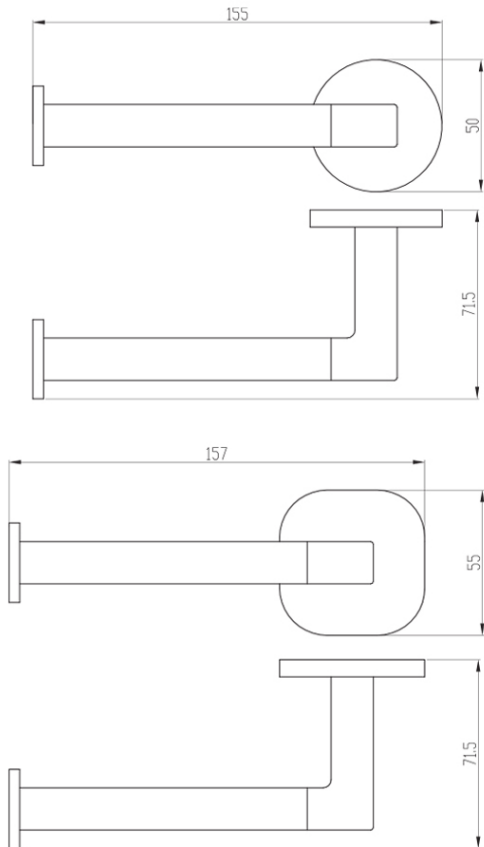

# Architectura Left Hand Face Toilet Roll Holder

Brushed Nickel

**Product Image** **Product Details**

Includes Round & Soft Square Flanges

**Code:** TVA1552480  
**Brand:** Villeroy & Boch  
**Range:** Architectura  
**Warranty:** \*

**Additional Features** **Technical Specification**

**Required Product**

**Recommended Products**

**Additional Notes**

- Round Backing Flange & Soft Square Backing Flange included
- Dual Fixing

\*Please visit [argentaust.com.au/warranty](http://argentaust.com.au/warranty) to view the full warranty

*Note: All dimensions are in millimetres and are subject to normal manufacturing variations. Always use the physical product measurements for cut-outs and rough-ins as the technical details shown may differ from the actual product. Use acetic cured silicone sealant. Do not use epoxy type adhesives. Clean with damp cloth. Do not use abrasive cleaners, liquids or pastes.*